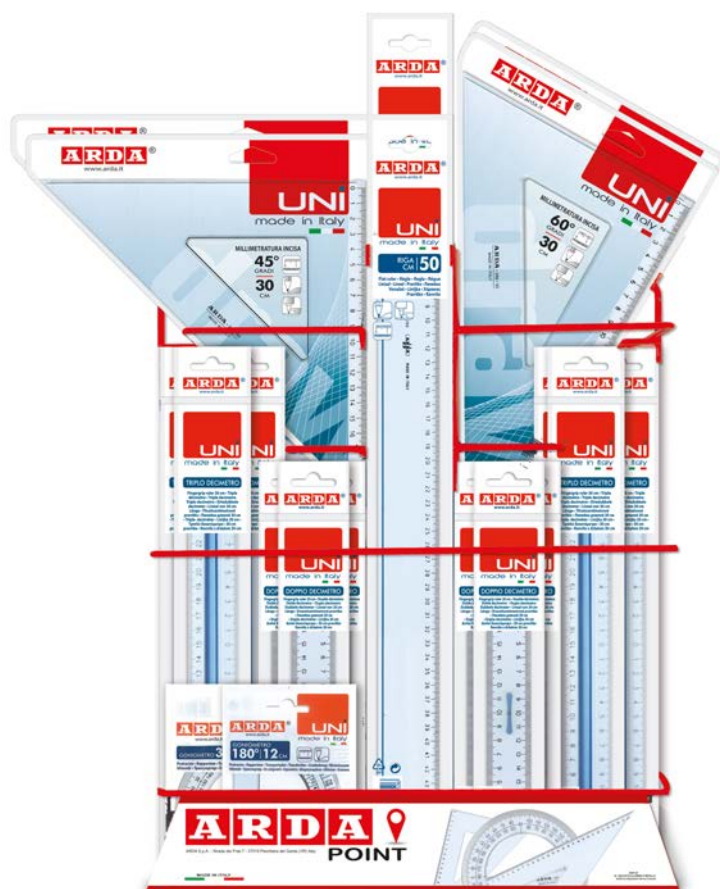

Serie UNI

REF. 4765 - 200 pz/pcs

pz	Descrizione - Description
20	Squadra 45°cm30 UNI ref.28730SS
20	Squadra 60°cm30 UNI ref.28830SS
20	Squadra 45°cm35 UNI ref.28735SS
20	Squadra 60°cm35 UNI ref.28835SS
20	Riga cm.50 UNI ref. 28950SS
20	Riga cm.60 UNI ref. 28960SS
20	Doppio decimetro UNI ref. 283SS
20	Tripla decimetro UNI ref. 50130SS
20	Goniometro 180°cm12 UNI ref. 284SS
20	Goniometro 360°cm12 UNI ref. 285SS